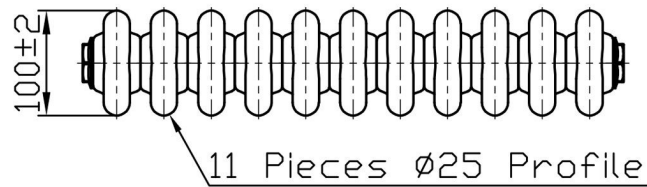

Imperia 3 Column Horizontal 600 x 515mm. Painted

Technical Drawing

Unit: mm

Eastbrook 

Eastbrook Road, Gloucester GL4 3DB

Technical Helpline : 01452 317890

Mon - Fri / 8am - 5pm

Email : technical@eastbrookco.com