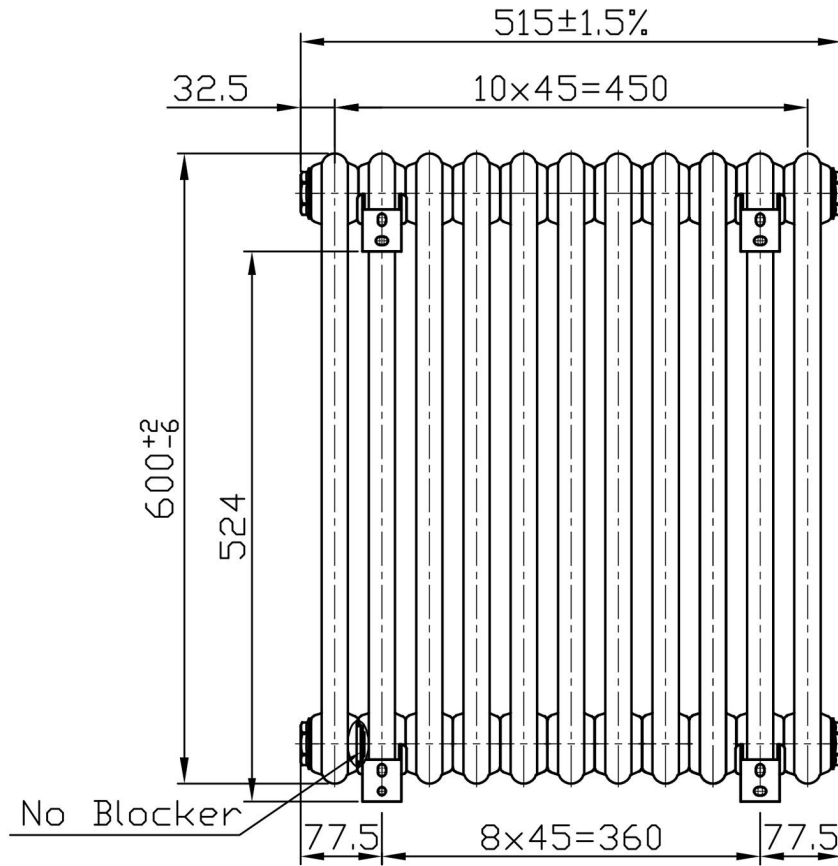

Imperia 3 Column Horizontal 600 x 515mm. Painted

Technical Drawing

Unit: mm

Eastbrook 

Eastbrook Road, Gloucester GL4 3DB

Technical Helpline : 01452 317890

Mon - Fri / 8am - 5pm

Email : technical@eastbrookco.com