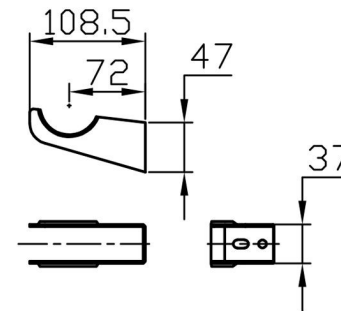

Imperia 3 Column Horizontal 600 x 515mm. Painted

Technical Drawing

Unit: mm

Eastbrook 

Eastbrook Road, Gloucester GL4 3DB

Technical Helpline : 01452 317890

Mon - Fri / 8am - 5pm

Email : technical@eastbrookco.com