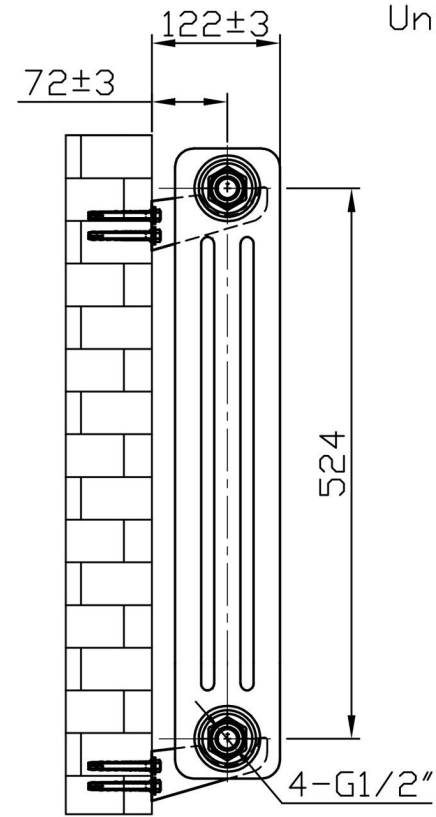

Imperia 3 Column Horizontal 600 x 515mm. Painted

Technical Drawing

Unit: mm

Eastbrook 

Eastbrook Road, Gloucester GL4 3DB

Technical Helpline : 01452 317890

Mon - Fri / 8am - 5pm

Email : technical@eastbrookco.com